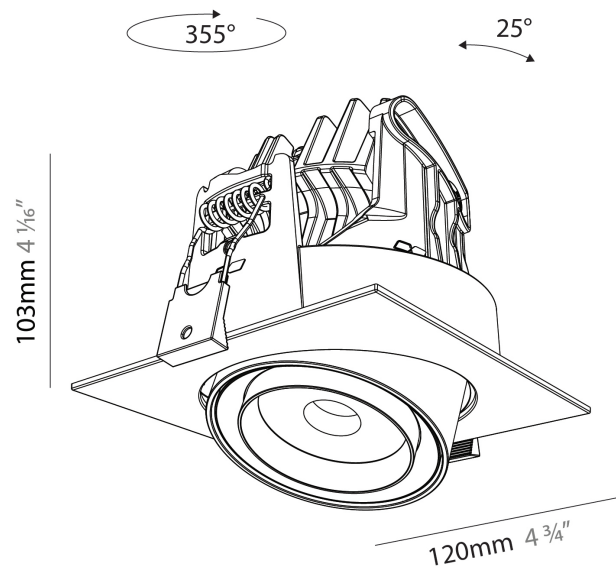

GENERAL

Series: Centriq
Subseries: Centriq Square Flex Adjustable
Partner: Prolicht
Division: Architectural
Installation: Recessed
Product Type: Downlight
Mounting Location: Ceiling
Light Distribution: Adjustable / Downlight

PHYSICAL

Aperture Sizes - Downlights: 2"
Shape: Cylinder
Length (mm): 120
Length (in): 4 3/4
Width (mm): 120
Width (in): 4 3/4
Height (mm): 105
Height (in): 4 1/8
Min. Recessing Depth (mm): 120
Min. Recessing Depth (in): 4 3/4
Weight (kg): 0.666
Fixture Finish: SSR / BKV / CWI / CRY / HAB / UFT / ITA / RUA / FTG / MYG / LOD / PUS / FRO / FUP / KIA / POP / BLS / SPG / MEY / GOH / CHC / COM / ABZ / JAG / OBR / MOS / ROR
Fixture Material: Aluminum
Cut-out Measurements: Dia. 112mm / 4 7/16"

ELECTRICAL

Lamp Type: LED (Zhaga Standard)
Input Wattage (W): 20.5
Total Output Wattage (W): 18.1
Dimming: Tri-Mode (Non-Dimming and Phase Dimming (120Vac only) and 0-10V Dimming)
Driver Included: Yes
Driver Location: Recessed Housing
Driver Type: Constant Current - Universal
Driver Class: Class 2
Housing: ENCP3
Input Voltage (V): 120 - 277
Constant Current (MA): 500

LED

Color Temperature (°K): 2700 / 3000 / 3500 / 4000
Max. Delivered Lumen (lm): 1201 / 1294 / 1346 / 1373
Nominal Lumen (lm): 1668 / 1797 / 1869 / 1907
CRI: >90 CRI
Lamp Life (hrs): 50000

OPTICAL

Beam Angle: 18 / 30 / 46
Adjustability: Rotational 350° / Tilt 25°

RATINGS AND CERTIFICATIONS

Certified By: CSA Certified to UL and CSA Standards
IP rating: IP20