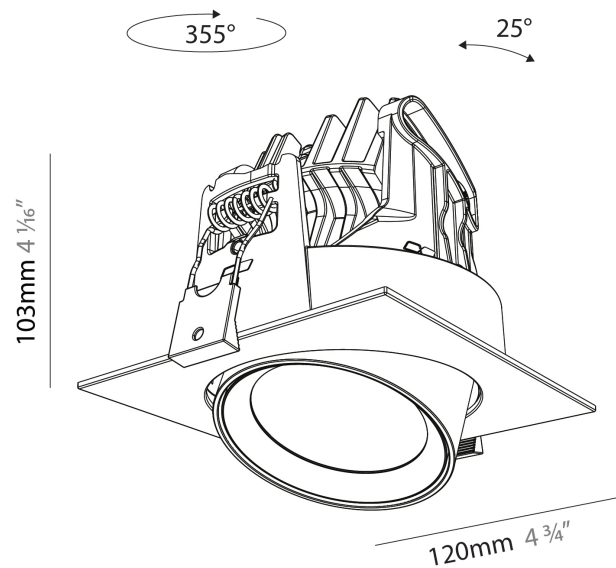

PHYSICAL

Aperture Sizes - Downlights: 2"
Shape: Cylinder
Diameter (mm): 120
Diameter (in): 4 ¾
Length (mm): 120
Length (in): 4 ¾
Height (mm): 105
Height (in): 4 ⅙
Min. Recessing Depth (mm): 120
Min. Recessing Depth (in): 4 ¾
Weight (kg): 0.665
Diffuser: Lens Pack - No Lens / Opal / Linear Spread Lens / Honeycomb / Spread Lens
Fixture Finish: SSR / BKV / CWI / CRY / HAB / UFT / ITA / RUA / FTG / MYG / LOD / PUS / FRO / FUP / KIA / POP / BLS / SPG / MEY / GOH / CHC / COM / ABZ / JAG / OBR / MOS / ROR
Fixture Material: Aluminum
Cut-out Measurements: Dia. 112mm / 4 7/16"

ELECTRICAL

Lamp Type: LED (Zhaga Standard)
Input Wattage (W): 34
Total Output Wattage (W): 30.9
Dimming: Tri-Mode (Non-Dimming and Phase Dimming (120Vac only) and 0-10V Dimming)
Driver Included: No
Driver Location: Recessed Housing
Driver Type: Constant Current - Universal
Driver Class: Class 2
Input Voltage (V): 120 - 277
Constant Current (MA): 900

LED

Color Temperature (°K): 2700 / 3000 / 3500 / 4000
Max. Delivered Lumen (lm): 2434 / 2534 / 2643 / 2768
Nominal Lumen (lm): 2788 / 2903 / 3027 / 3170
CRI: >90 CRI
Lamp Life (hrs): 50000

OPTICAL

Reflector: 24 / 36 / 54
Adjustability: Rotational 350° / Tilt 25°

RATINGS AND CERTIFICATIONS

Certified By: CSA Certified to UL and CSA Standards
IP rating: IP20